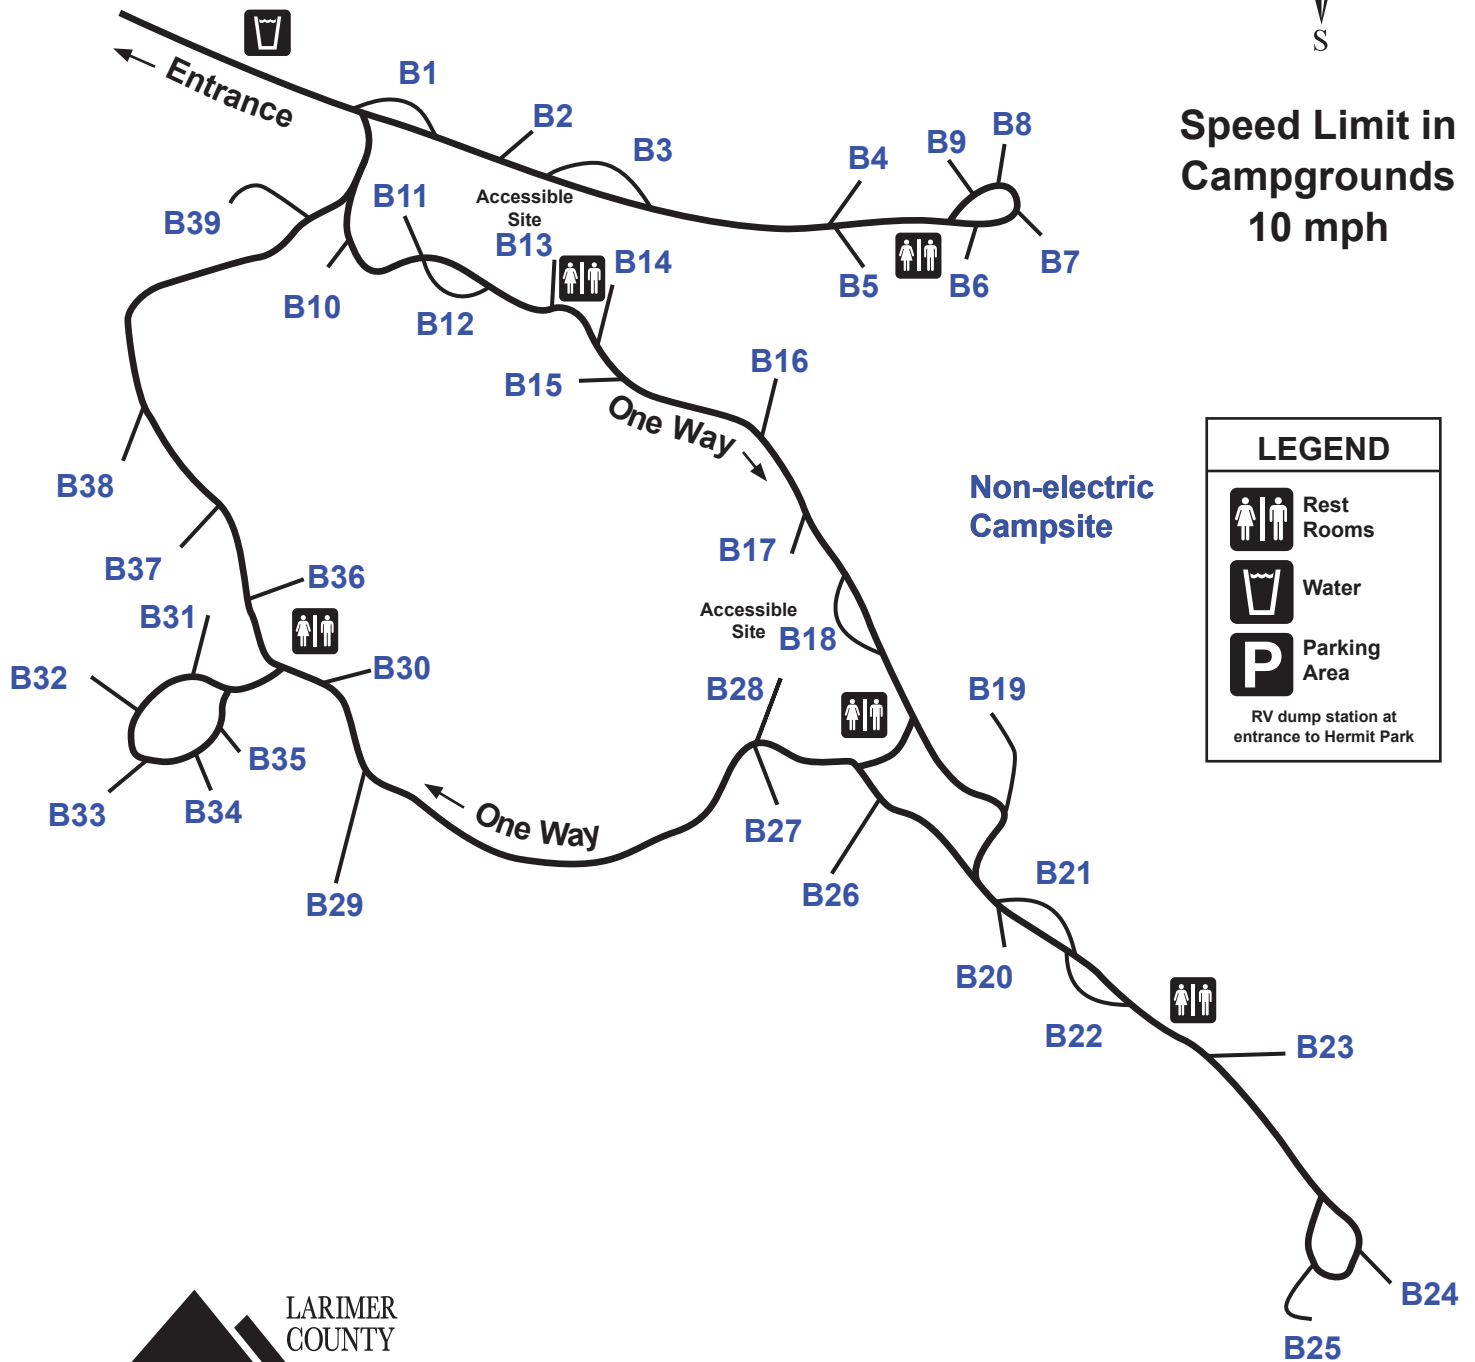

# Bobcat Campground at Hermit Park Open Space

17 Hermit Park Road; Estes Park, CO 80517

**Speed Limit in Campgrounds**  
10 mph

LEGEND	
	Rest Rooms
	Water
	Parking Area
RV dump station at entrance to Hermit Park	

**Larimer County Natural Resources**  
1800 S. County Road 31  
Loveland, CO 80537  
(970) 619-4570  
[www.larimer.org/naturalresources](http://www.larimer.org/naturalresources)  
[www.larimercamping.com](http://www.larimercamping.com)

Original mapping: Volunteer Mike Mosehauer

01/2019